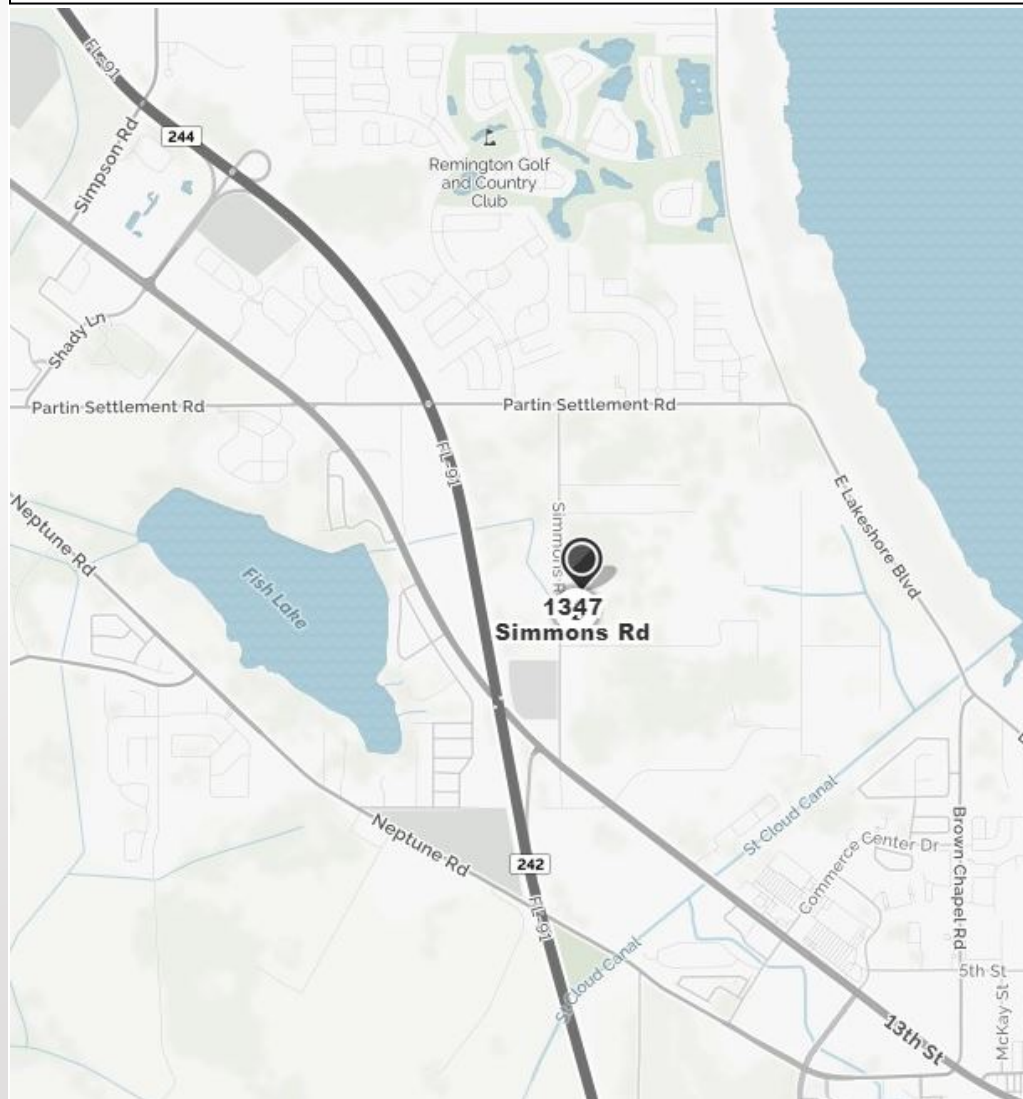

Contact us today at 800-717-0180 for your free consultation, visit us on-line at www.onestopconsultingshop.com or email info@onestopconsultingshop.com for more information. Together, let's plan today for a successful tomorrow!